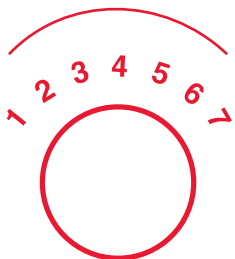

bon appétit

- Infinitely variable speed